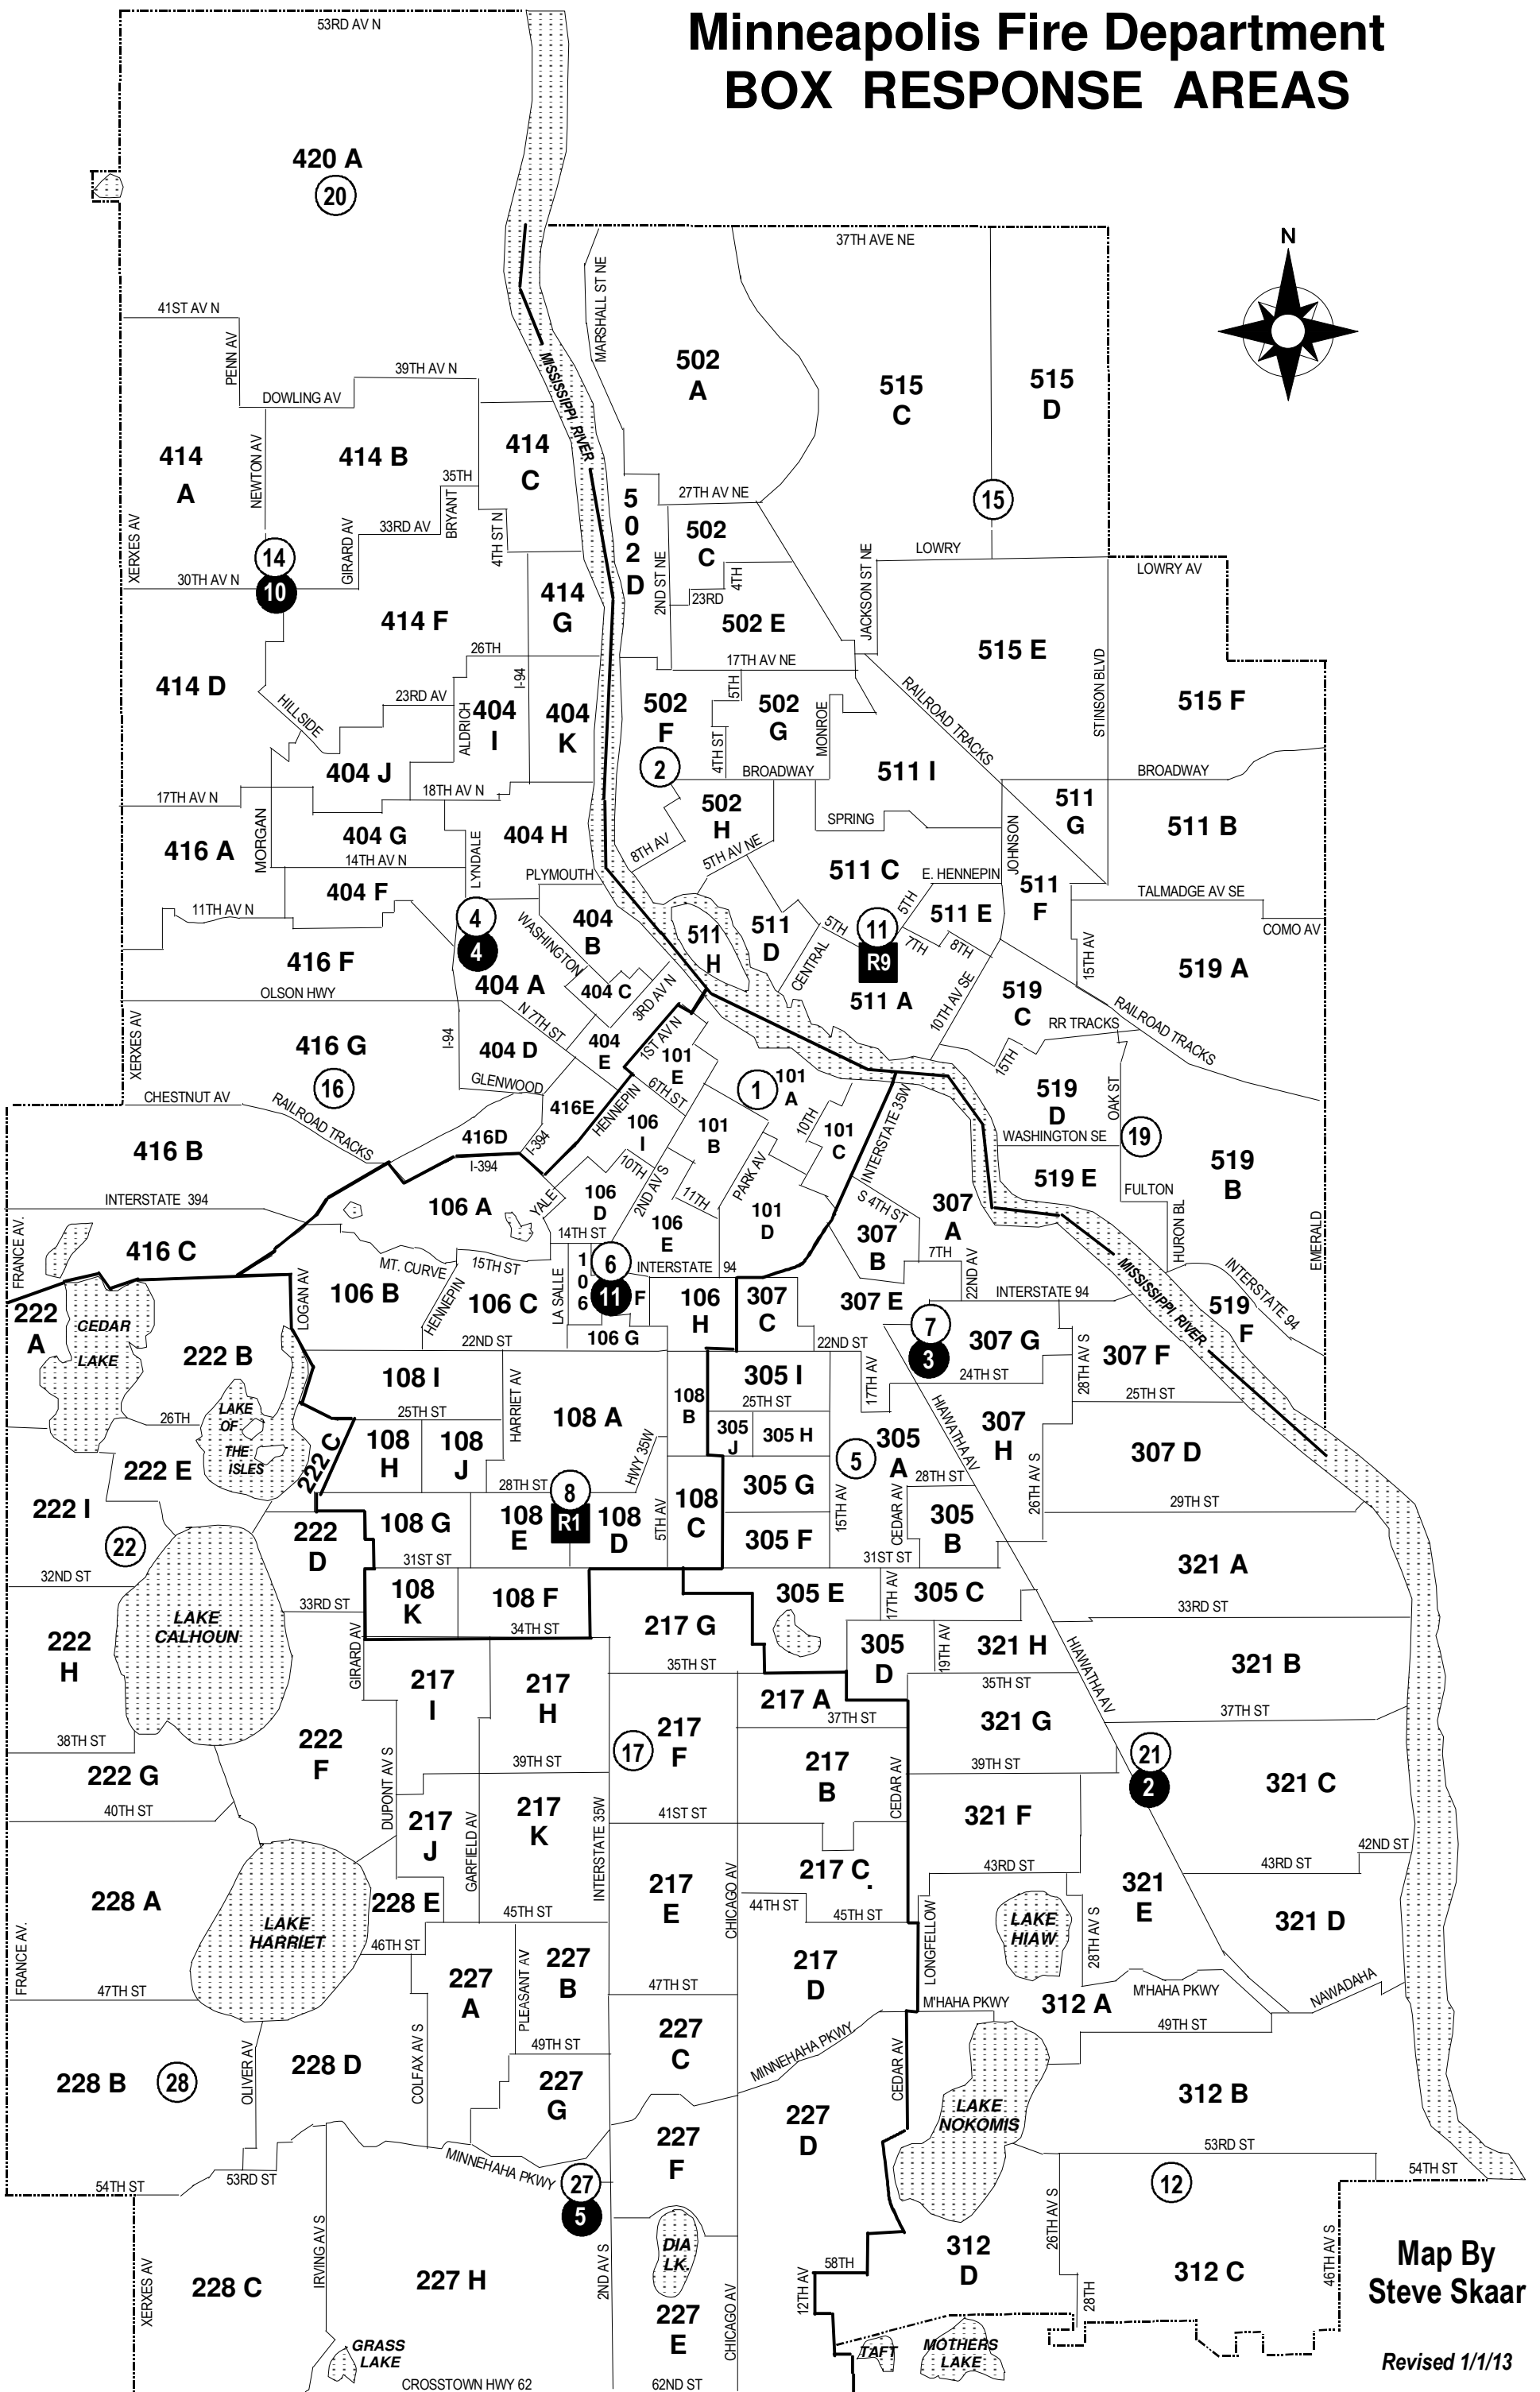

Minneapolis Fire Department BOX RESPONSE AREAS

Map By
Steve Skaar

Revised 1/1/13