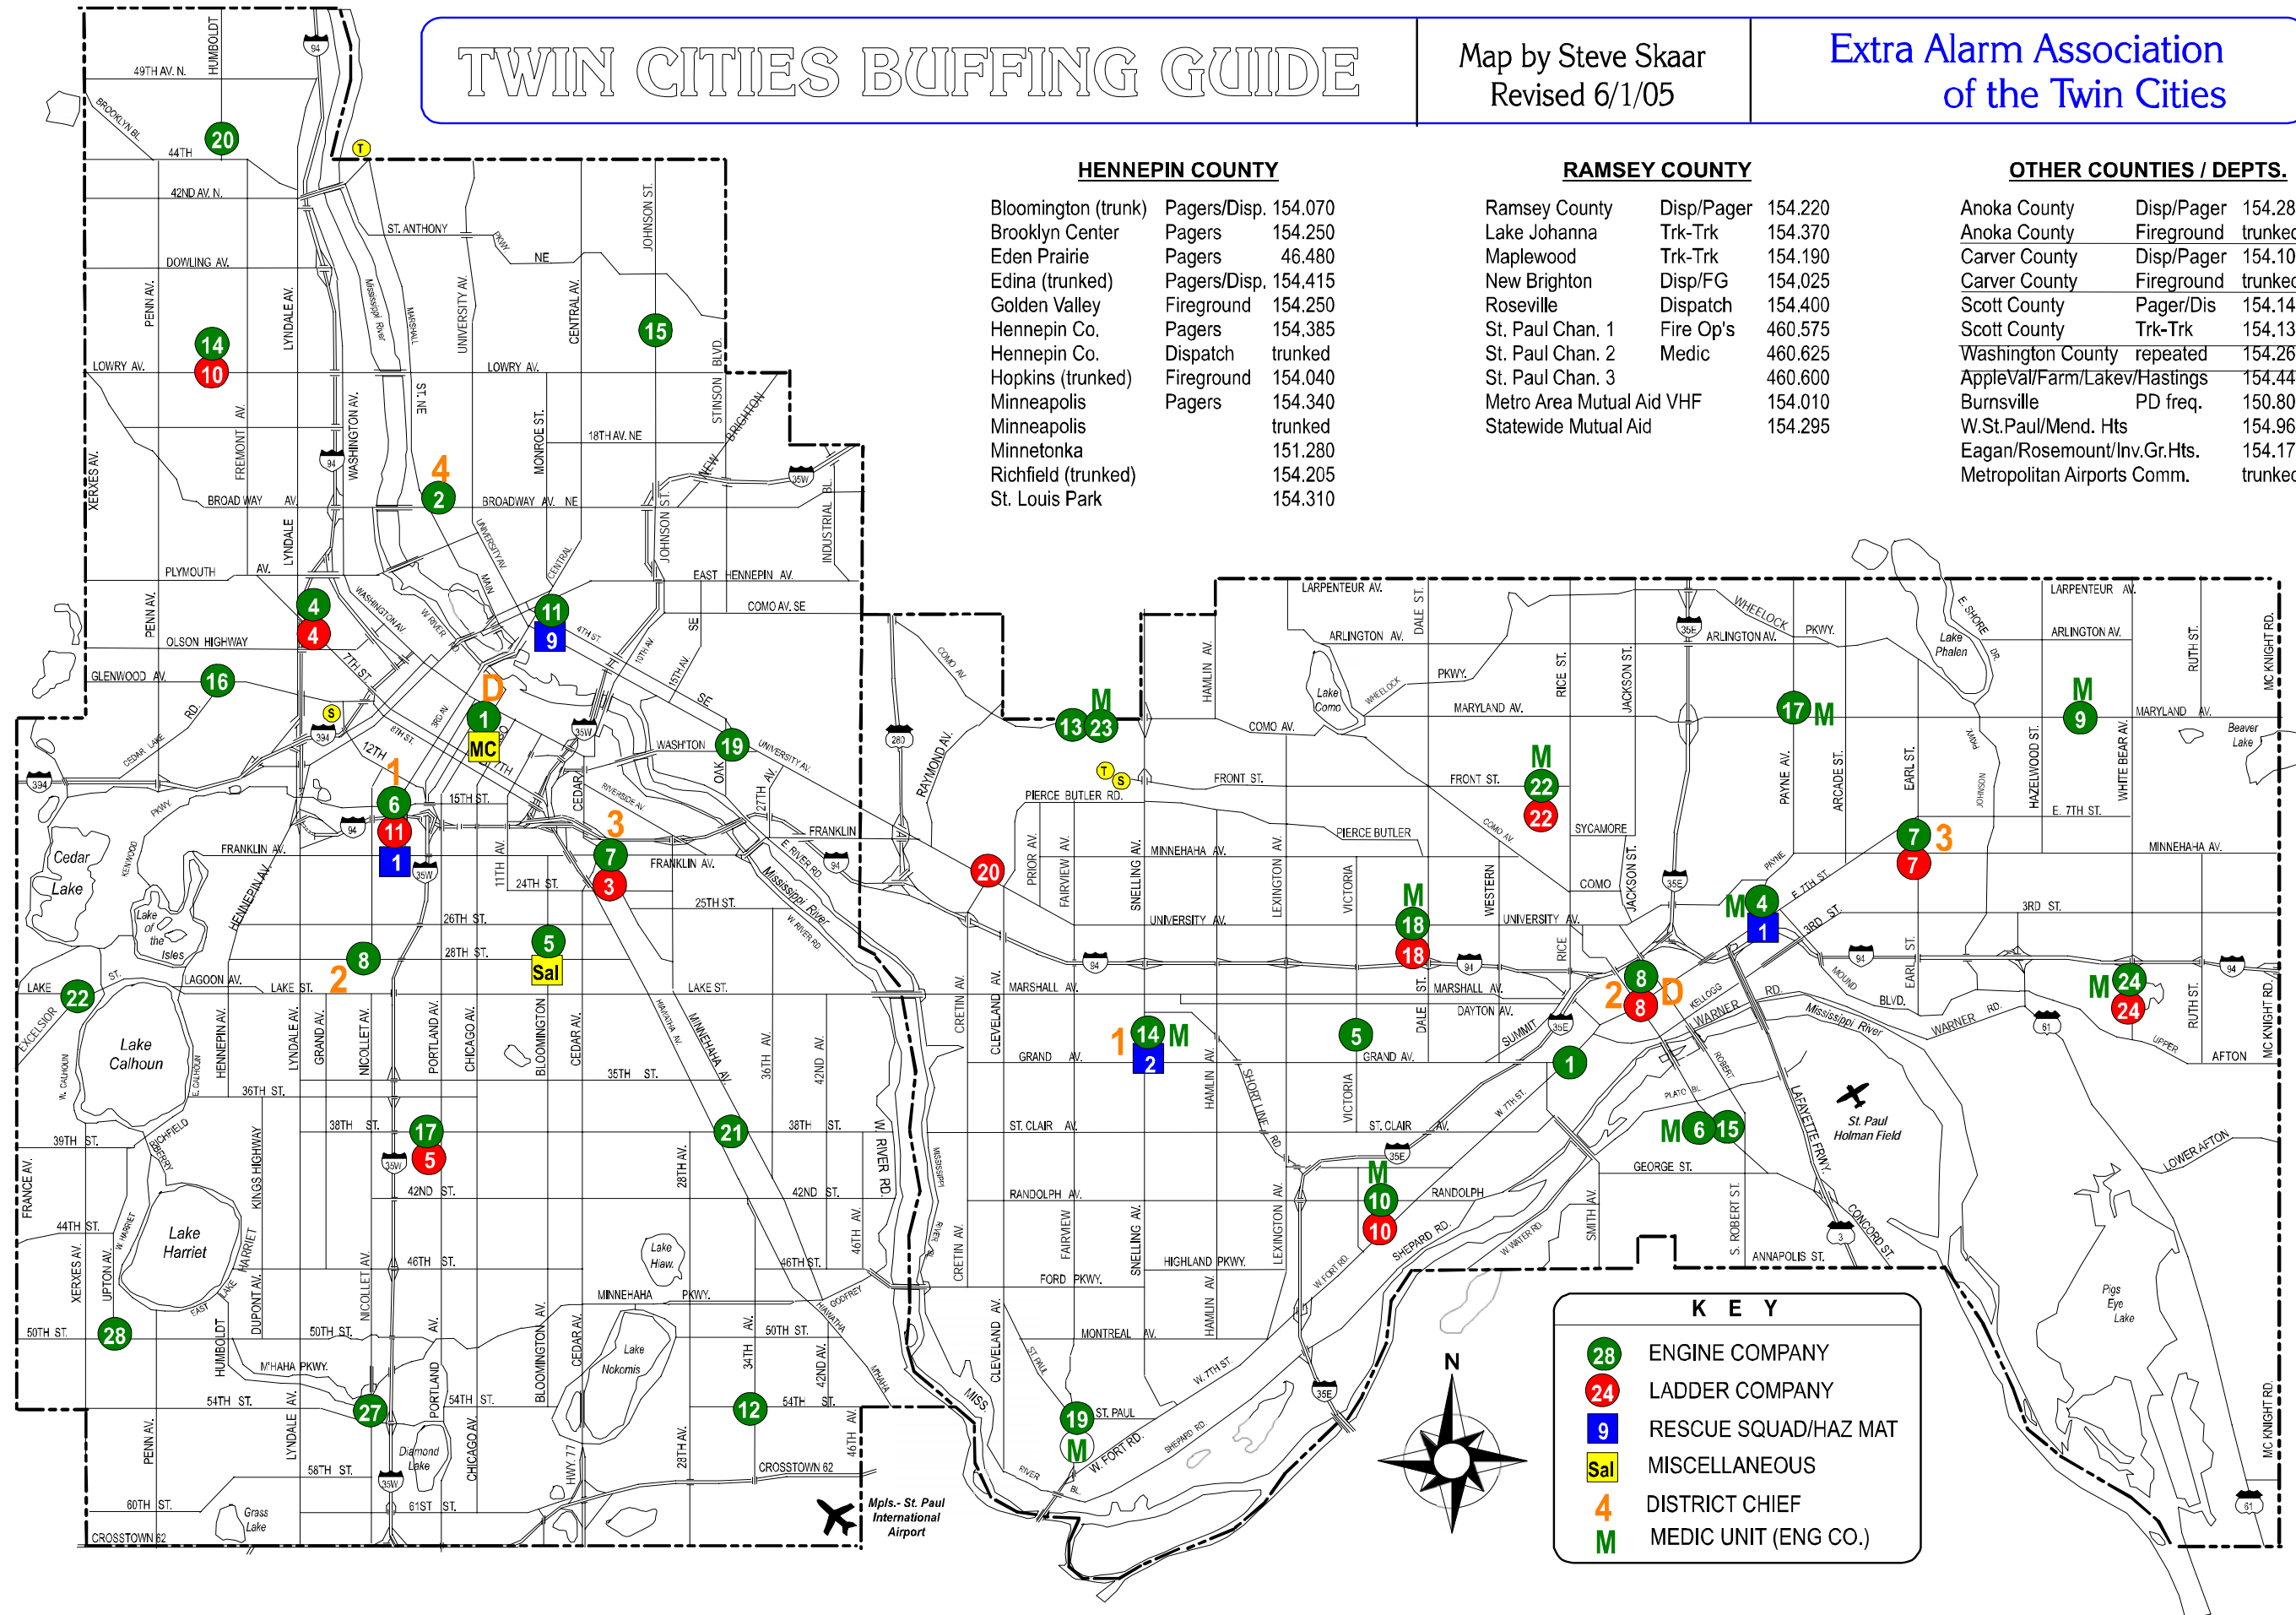

TWIN CITIES BUFFING GUIDE

Map by Steve Skaar
Revised 6/1/05

Extra Alarm Association
of the Twin Cities

HENNEPIN COUNTY

Bloomington (trunk)	Pagers/Disp.	154.070
Brooklyn Center	Pagers	154.250
Eden Prairie	Pagers	46.480
Edina (trunked)	Pagers/Disp.	154.415
Golden Valley	Fireground	154.250
Hennepin Co.	Pagers	154.385
Hennepin Co.	Dispatch	trunked
Hopkins (trunked)	Fireground	154.040
Minneapolis	Pagers	154.340
Minneapolis		trunked
Minnetonka		151.280
Richfield (trunked)		154.205
St. Louis Park		154.310

RAMSEY COUNTY

Ramsey County	Disp/Pager	154.220
Lake Johanna	Trk-Trk	154.370
Maplewood	Trk-Trk	154.190
New Brighton	Disp/FG	154.025
Roseville	Dispatch	154.400
St. Paul Chan. 1	Fire Op's	460.575
St. Paul Chan. 2	Medic	460.625
St. Paul Chan. 3		460.600
Metro Area Mutual Aid VHF		154.010
Statewide Mutual Aid		154.295

OTHER COUNTIES / DEPTS.

Anoka County	Disp/Pager	154.280
Anoka County	Fireground	trunked
Carver County	Disp/Pager	154.100
Carver County	Fireground	trunked
Scott County	Pager/Dis	154.145
Scott County	Trk-Trk	154.130
Washington County	repeated	154.265
AppleVal/Farm/Lakev/Hastings		154.445
Burnsville	PD freq.	150.805
W.St.Paul/Mend. Hts		154.965
Eagan/Rosemount/Inv.Gr.Hts.		154.175
Metropolitan Airports Comm.		trunked

28	ENGINE COMPANY
24	LADDER COMPANY
9	RESCUE SQUAD/HAZ MAT
Sal	MISCELLANEOUS
4	DISTRICT CHIEF
M	MEDIC UNIT (ENG CO.)